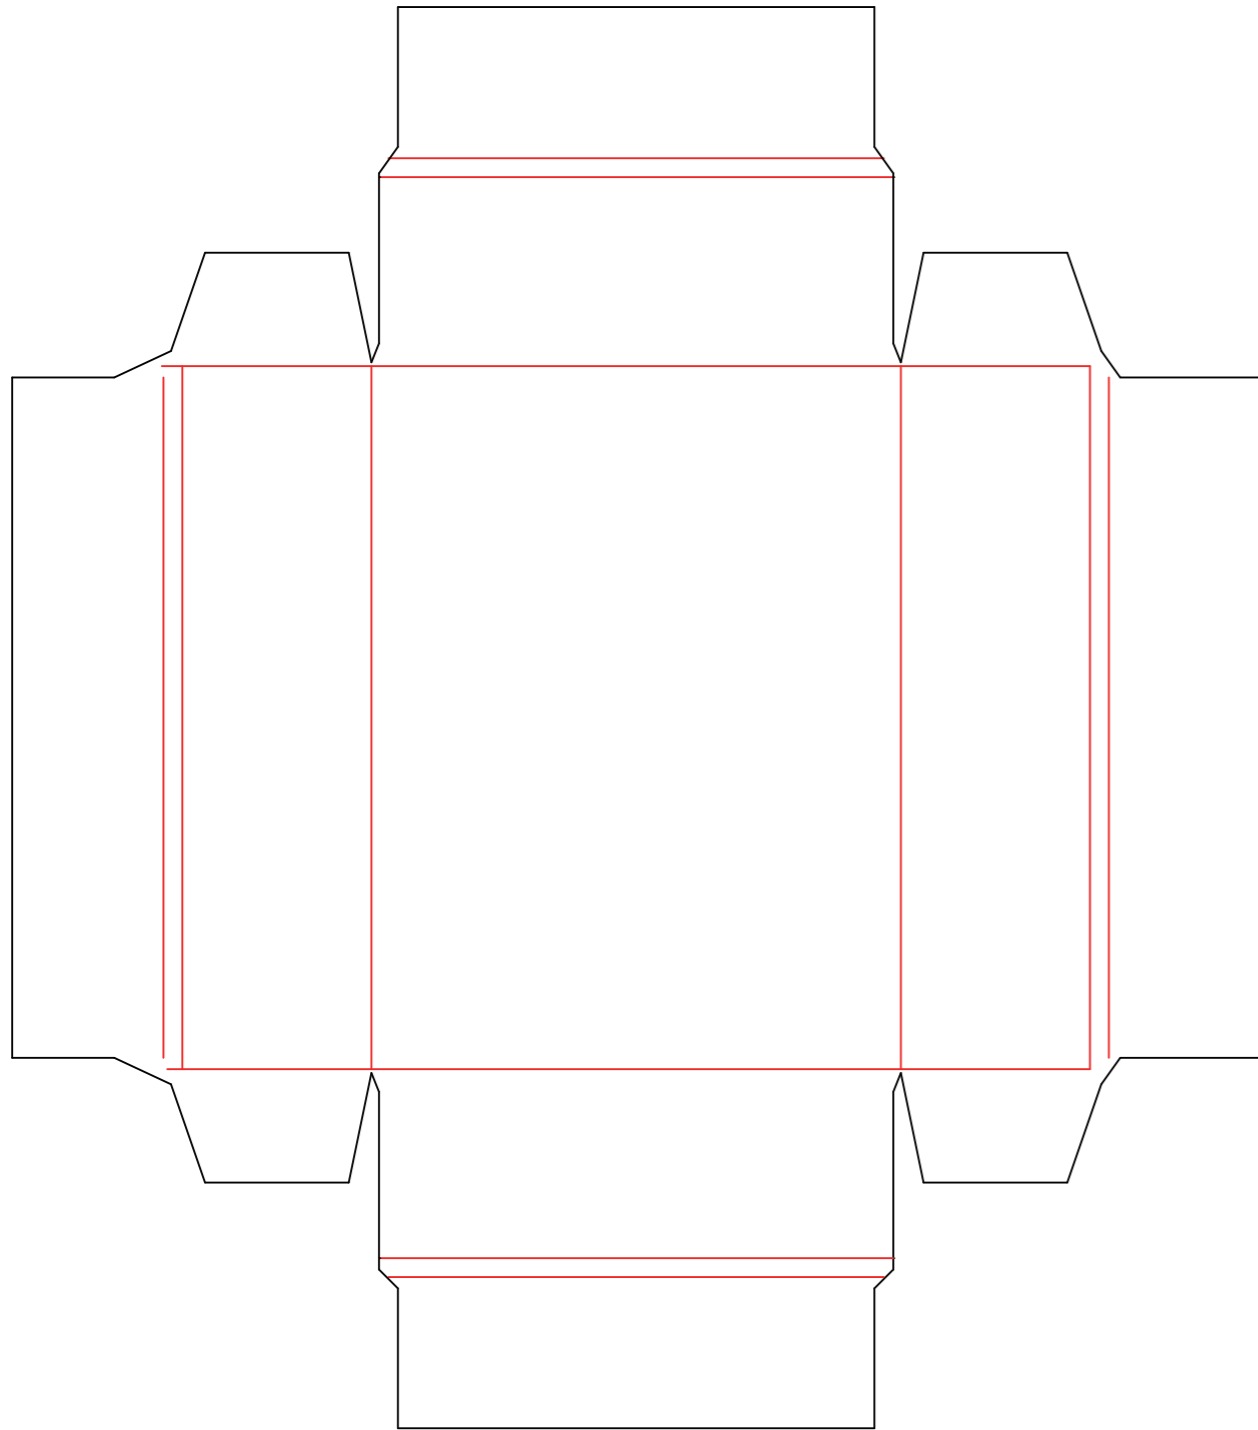

inner box: 93x70x25mm

outer box: 96x75x30mm