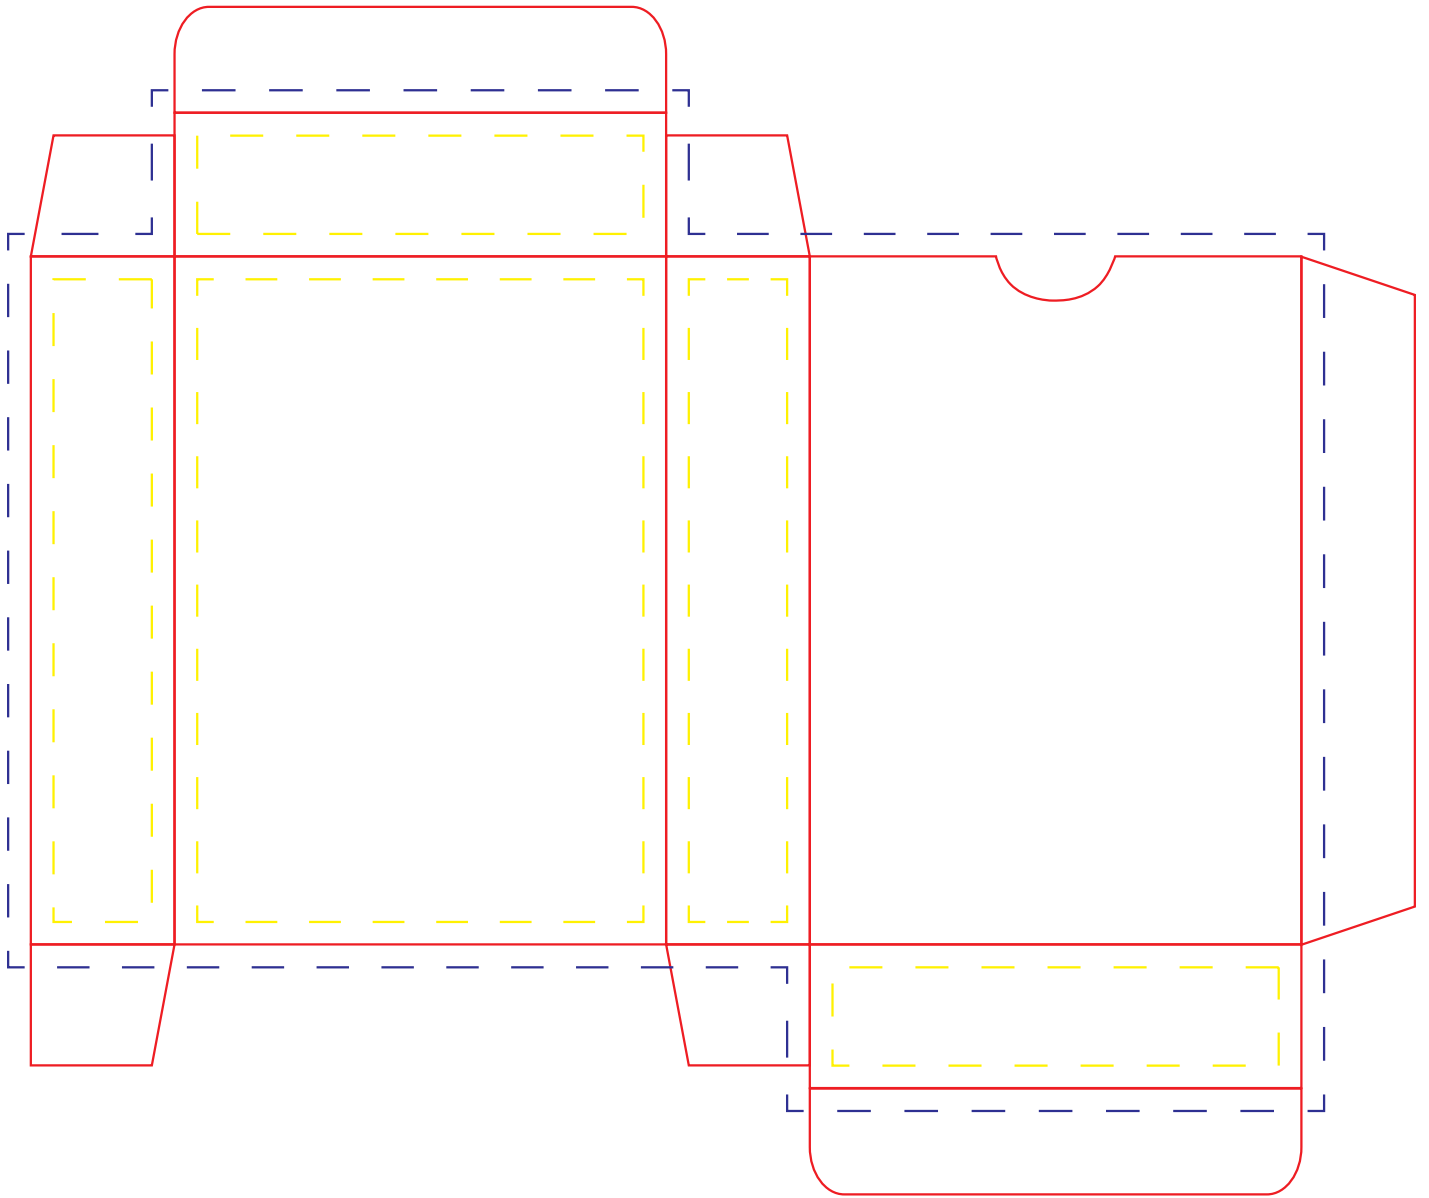

65x90x19mm

— die cut line  
- - - safety line  
- - - bleed line

Card: 63x88mm

Front

Back